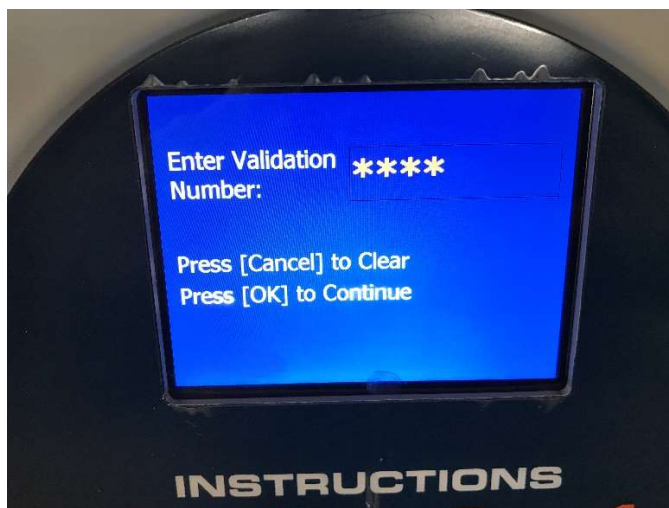

- The Payment Machine is on the upper level of parking  
please note your stall number
- Press any Key on the Keypad to start
- Enter your Stall #
  - Press 5) More Selections. 4-5 times for hours to be billed to NW Wall/Ceiling for 1,2,4 or 8 hours