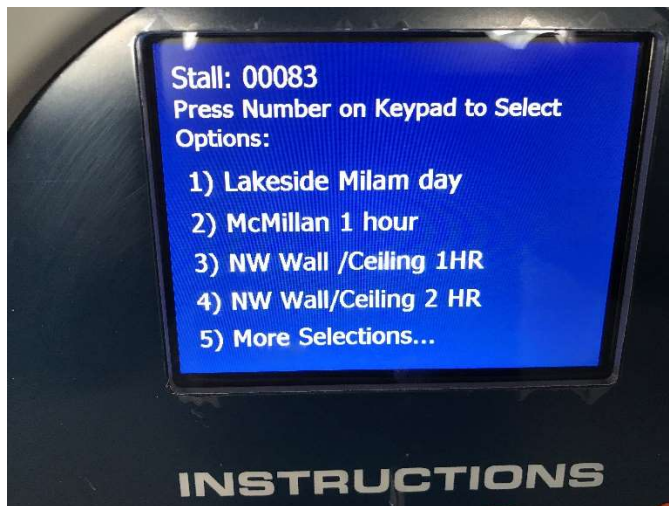

# NWCCA Parking Instructions

2825 Eastlake Ave E

Parking on the West side of Eastlake Ave is Prohibited from 7am- 9am

Parking on the East side of Eastlake Ave is Prohibited from 4pm-6pm

**Towing is highly likely**

- The Payment Machine is on the upper level of parking  
please note your stall number
- Press any Key on the Keypad to start
- Enter your Stall #
  - Press 5) More Selections. 4-5 times for hours to be billed to NW Wall/Ceiling for 1,2,4 or 8 hours

Enter Validation Number # 1350- wait for receipt, place on dash