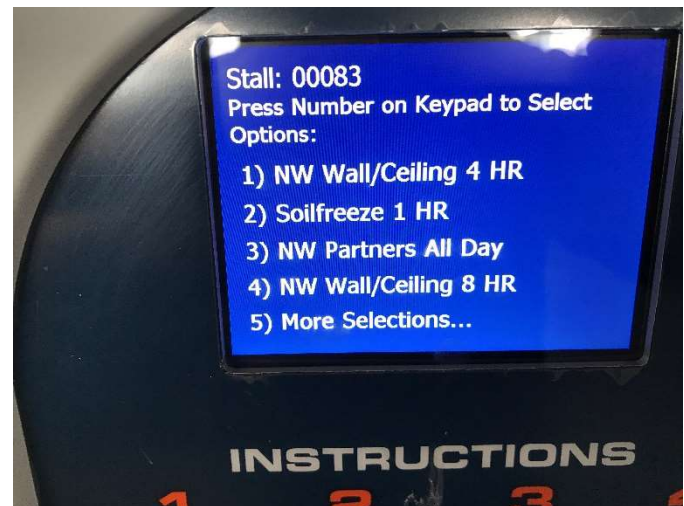

# NWCCA Parking Instructions

2825 Eastlake Ave E

Parking on the West side of Eastlake Ave is Prohibited from 7am- 9am

Parking on the East side of Eastlake Ave is Prohibited from 4pm-6pm

**Towing is highly likely**

- The Payment Machine is on the upper level of parking  
please note your stall number
- Press any Key on the Keypad to start
- Enter your Stall #
  - Press 5) More Selections. 4-5 times for hours to be billed to NW Wall/Ceiling for 1,2,4 or 8 hours